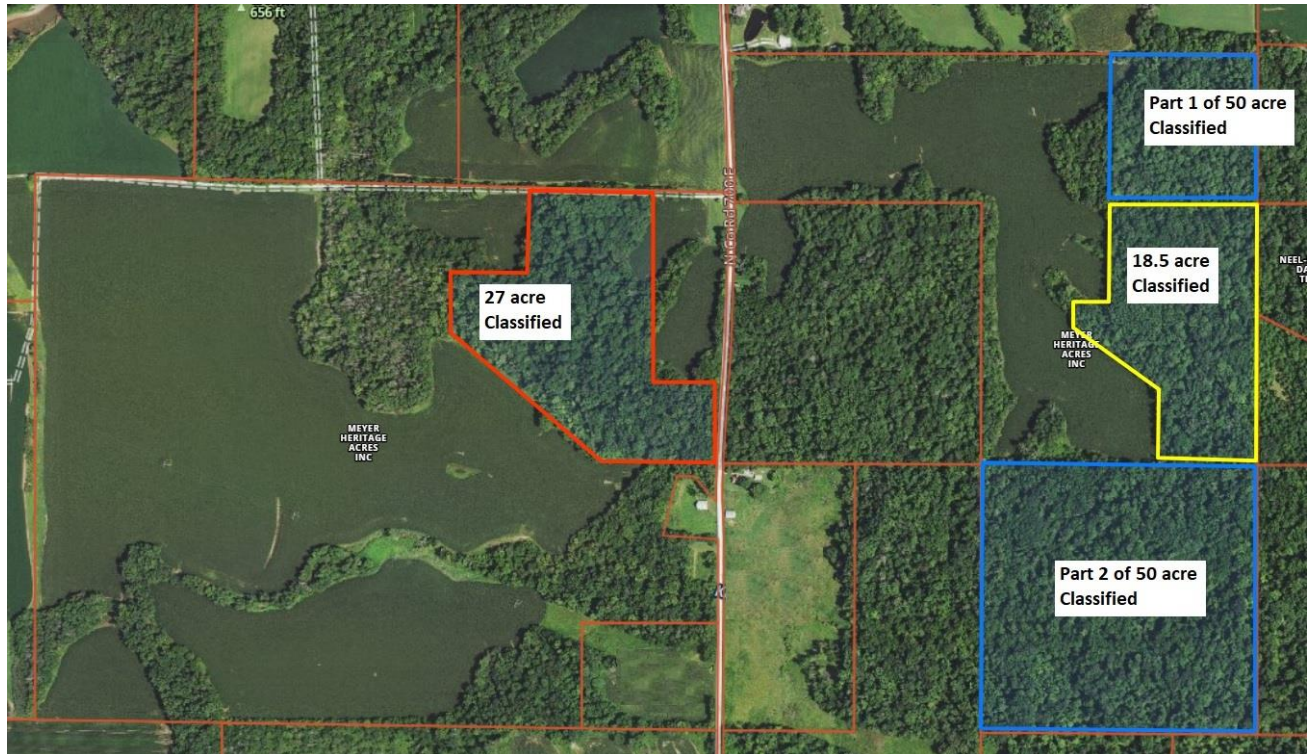

Meyers Heritage Acres INC  
Classified Forest Maps

3 Classified Forest areas, totaling 95.5 acres.

27 acres of classified forest are located within T1 and 68.5 acres of classified forest are located within T4. The classified forest programs will transfer to the new owner.