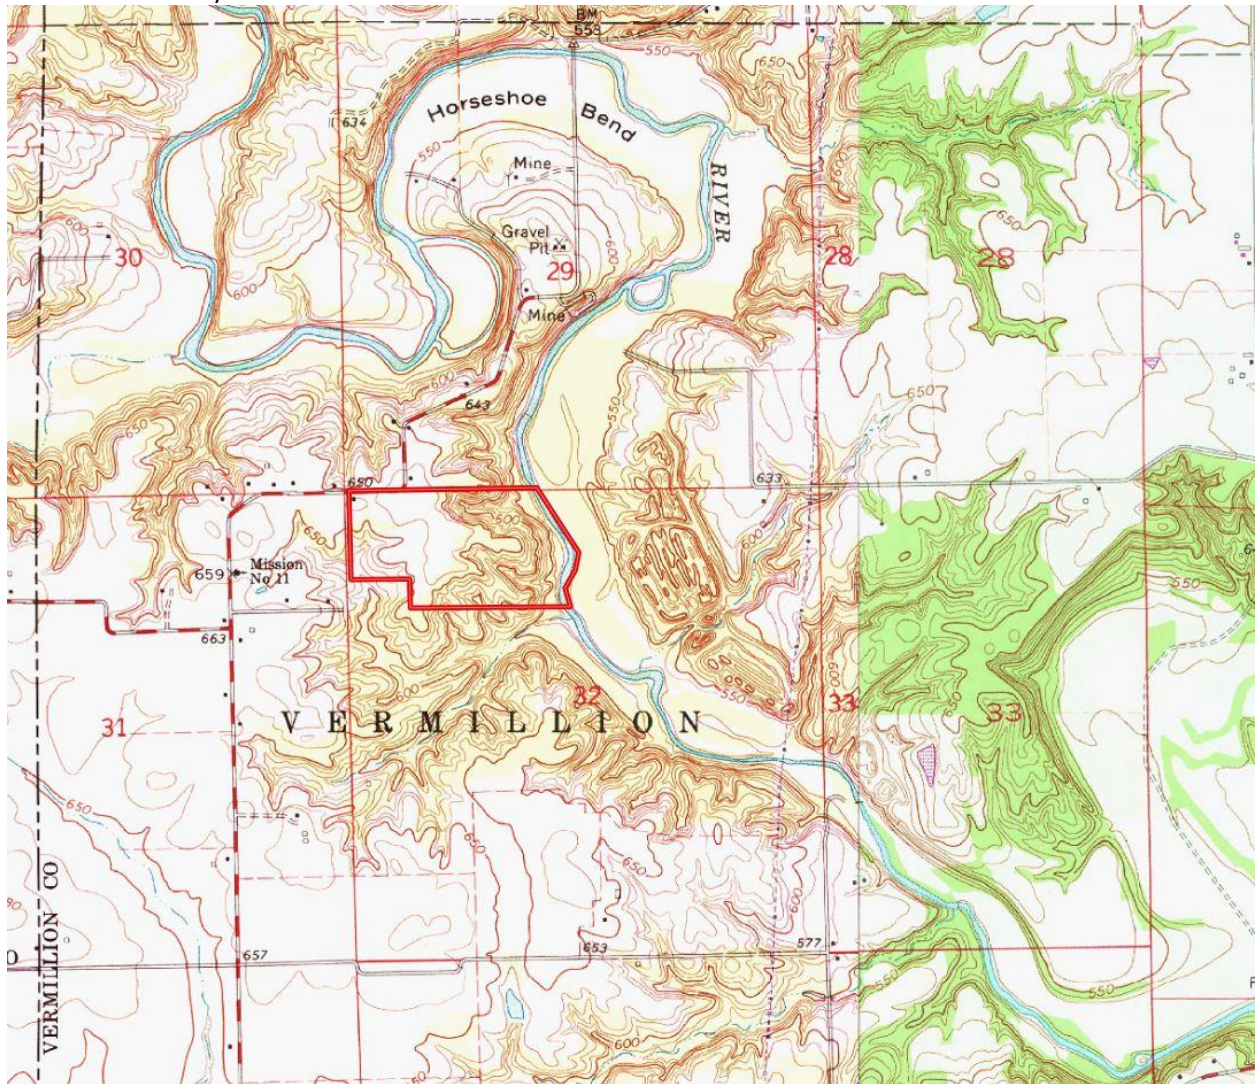

Property Location Address:
2921 W CR 100N, Dana IN. 47847

Contact Travis Selby 217.304.1686

Property Location Address:
2921 W CR 100N, Dana IN. 47847

Contact Travis Selby 217.304.1686

Property Location Address:
2921 W CR 100N, Dana IN. 47847