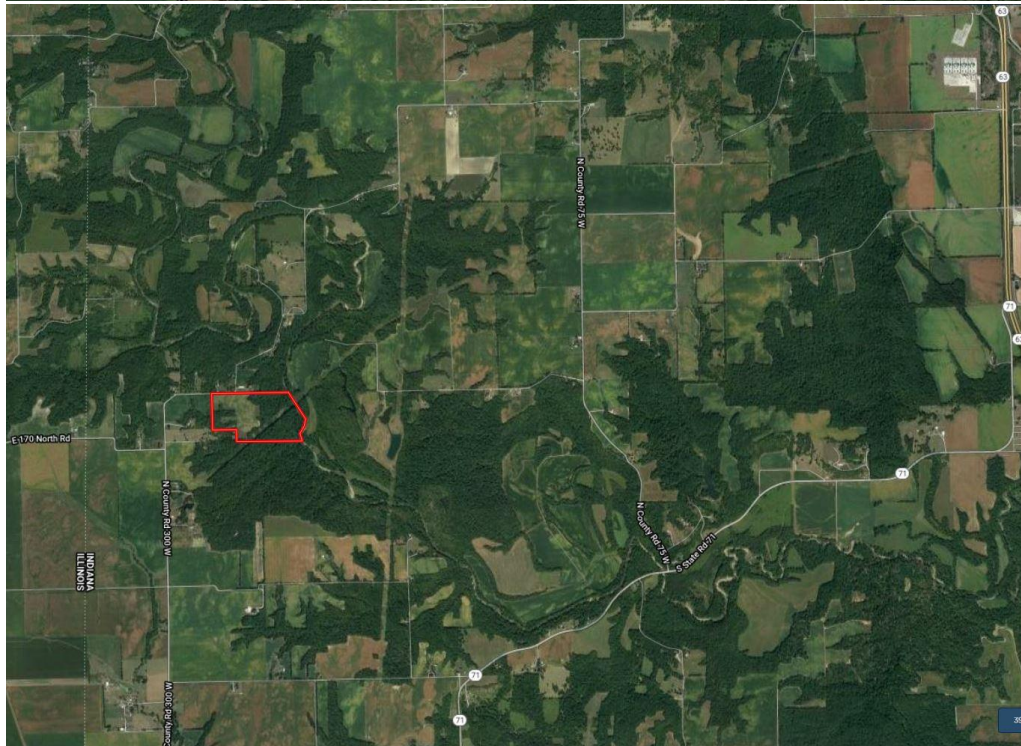

Property Location Address:
2921 W CR 100N, Dana IN. 47847

Contact Travis Selby 217.304.1686

Property Location Address:
2921 W CR 100N, Dana IN. 47847

Contact Travis Selby 217.304.1686

Property Location Address:
2921 W CR 100N, Dana IN. 47847